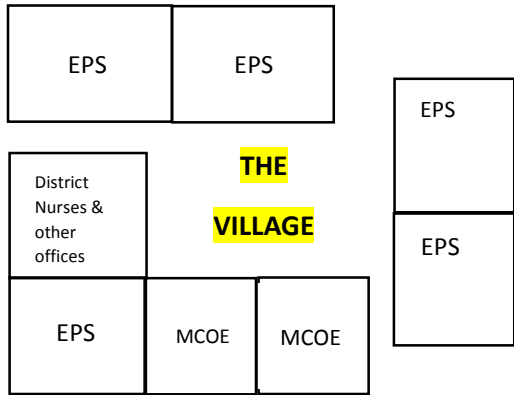

Legend:

SAS = Salinas Adult School

EPS = El Puente School

PPS = Pupil Personnel Services

The Garden

SAS Parent Center
Playground

El Puente
School

SAS Testing Center
SAS HSD/HSE/ABE
SAS Career Center
SAS Registrar
Migrant-OSY

SPED
Adult Transitions
Program

SALINAS EDUCATION CENTER: Main Building
20 Sherwood Place * Salinas, CA * 93901

SHERWOOD PLACE

MT. TORO HIGH SCHOOL

NATIVIDAD ROAD

SHERWOOD DRIVE