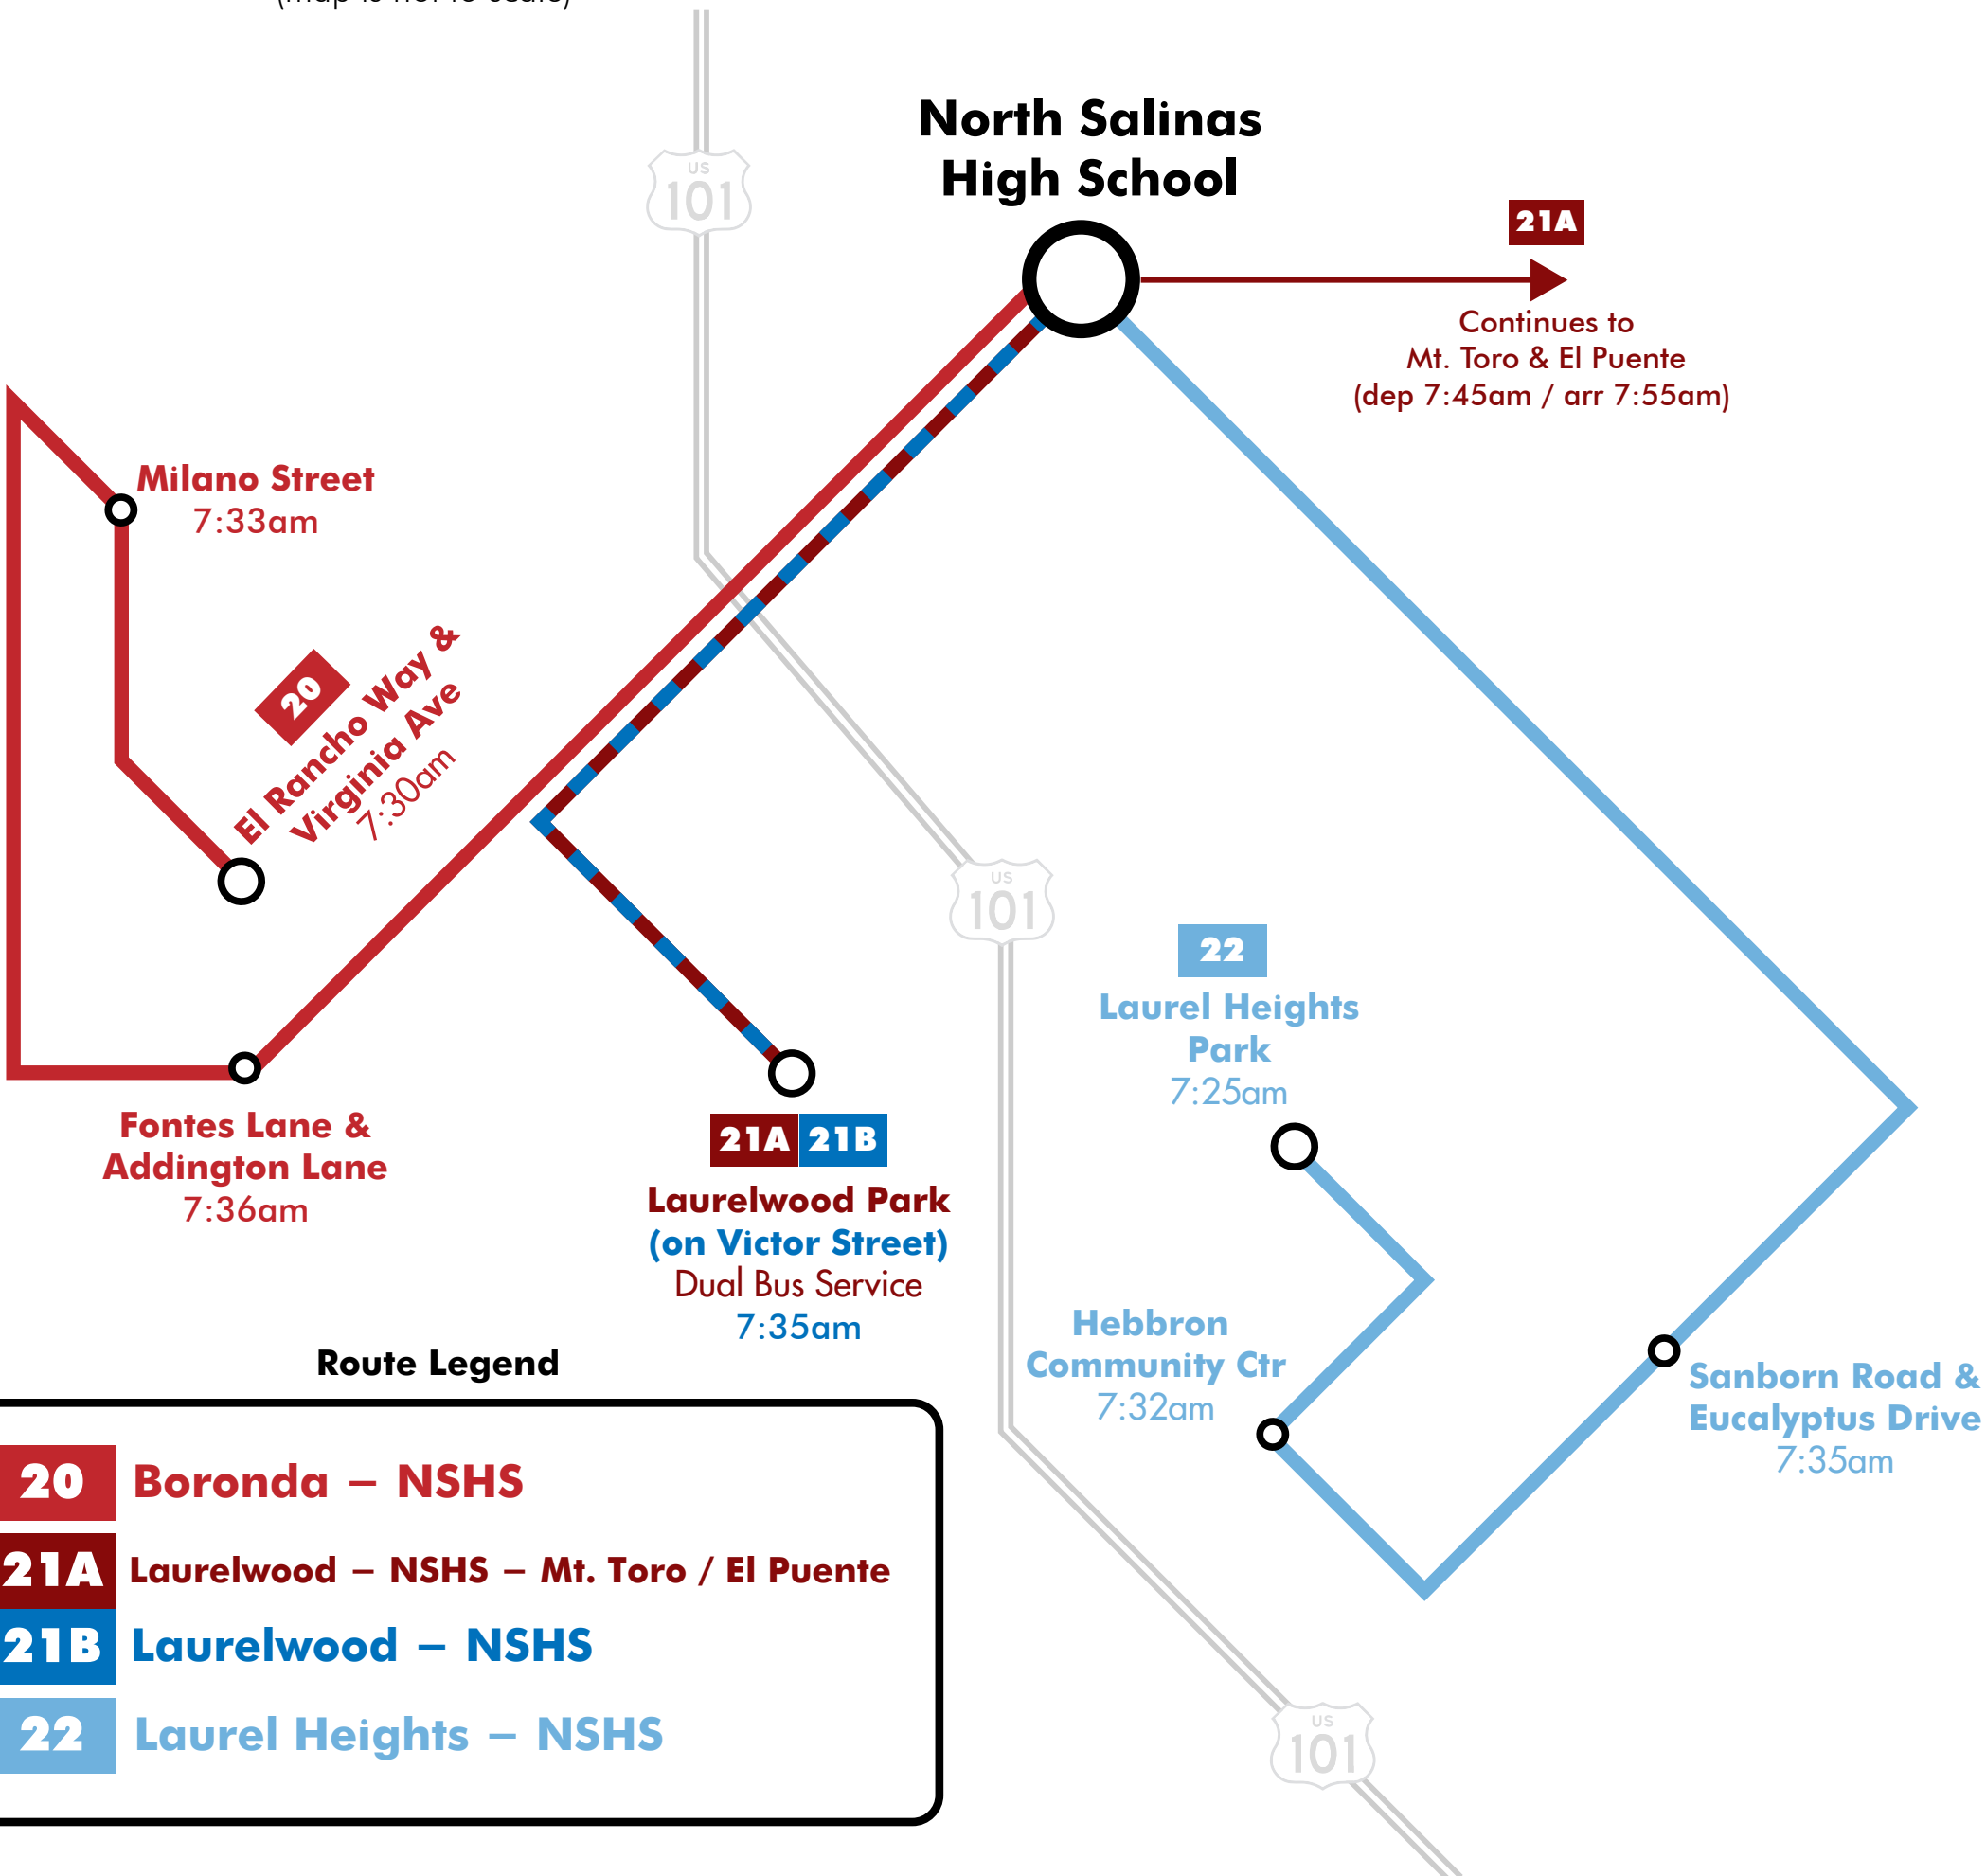

North Salinas High School Hybrid Learning Bus Routes & Schedules

(map is not to scale)

After school, routes run reverse and depart NSHS at 1:55pm

Route Legend

- 20** Boronda – NSHS
- 21A** Laurelwood – NSHS – Mt. Toro / El Puente
- 21B** Laurelwood – NSHS
- 22** Laurel Heights – NSHS